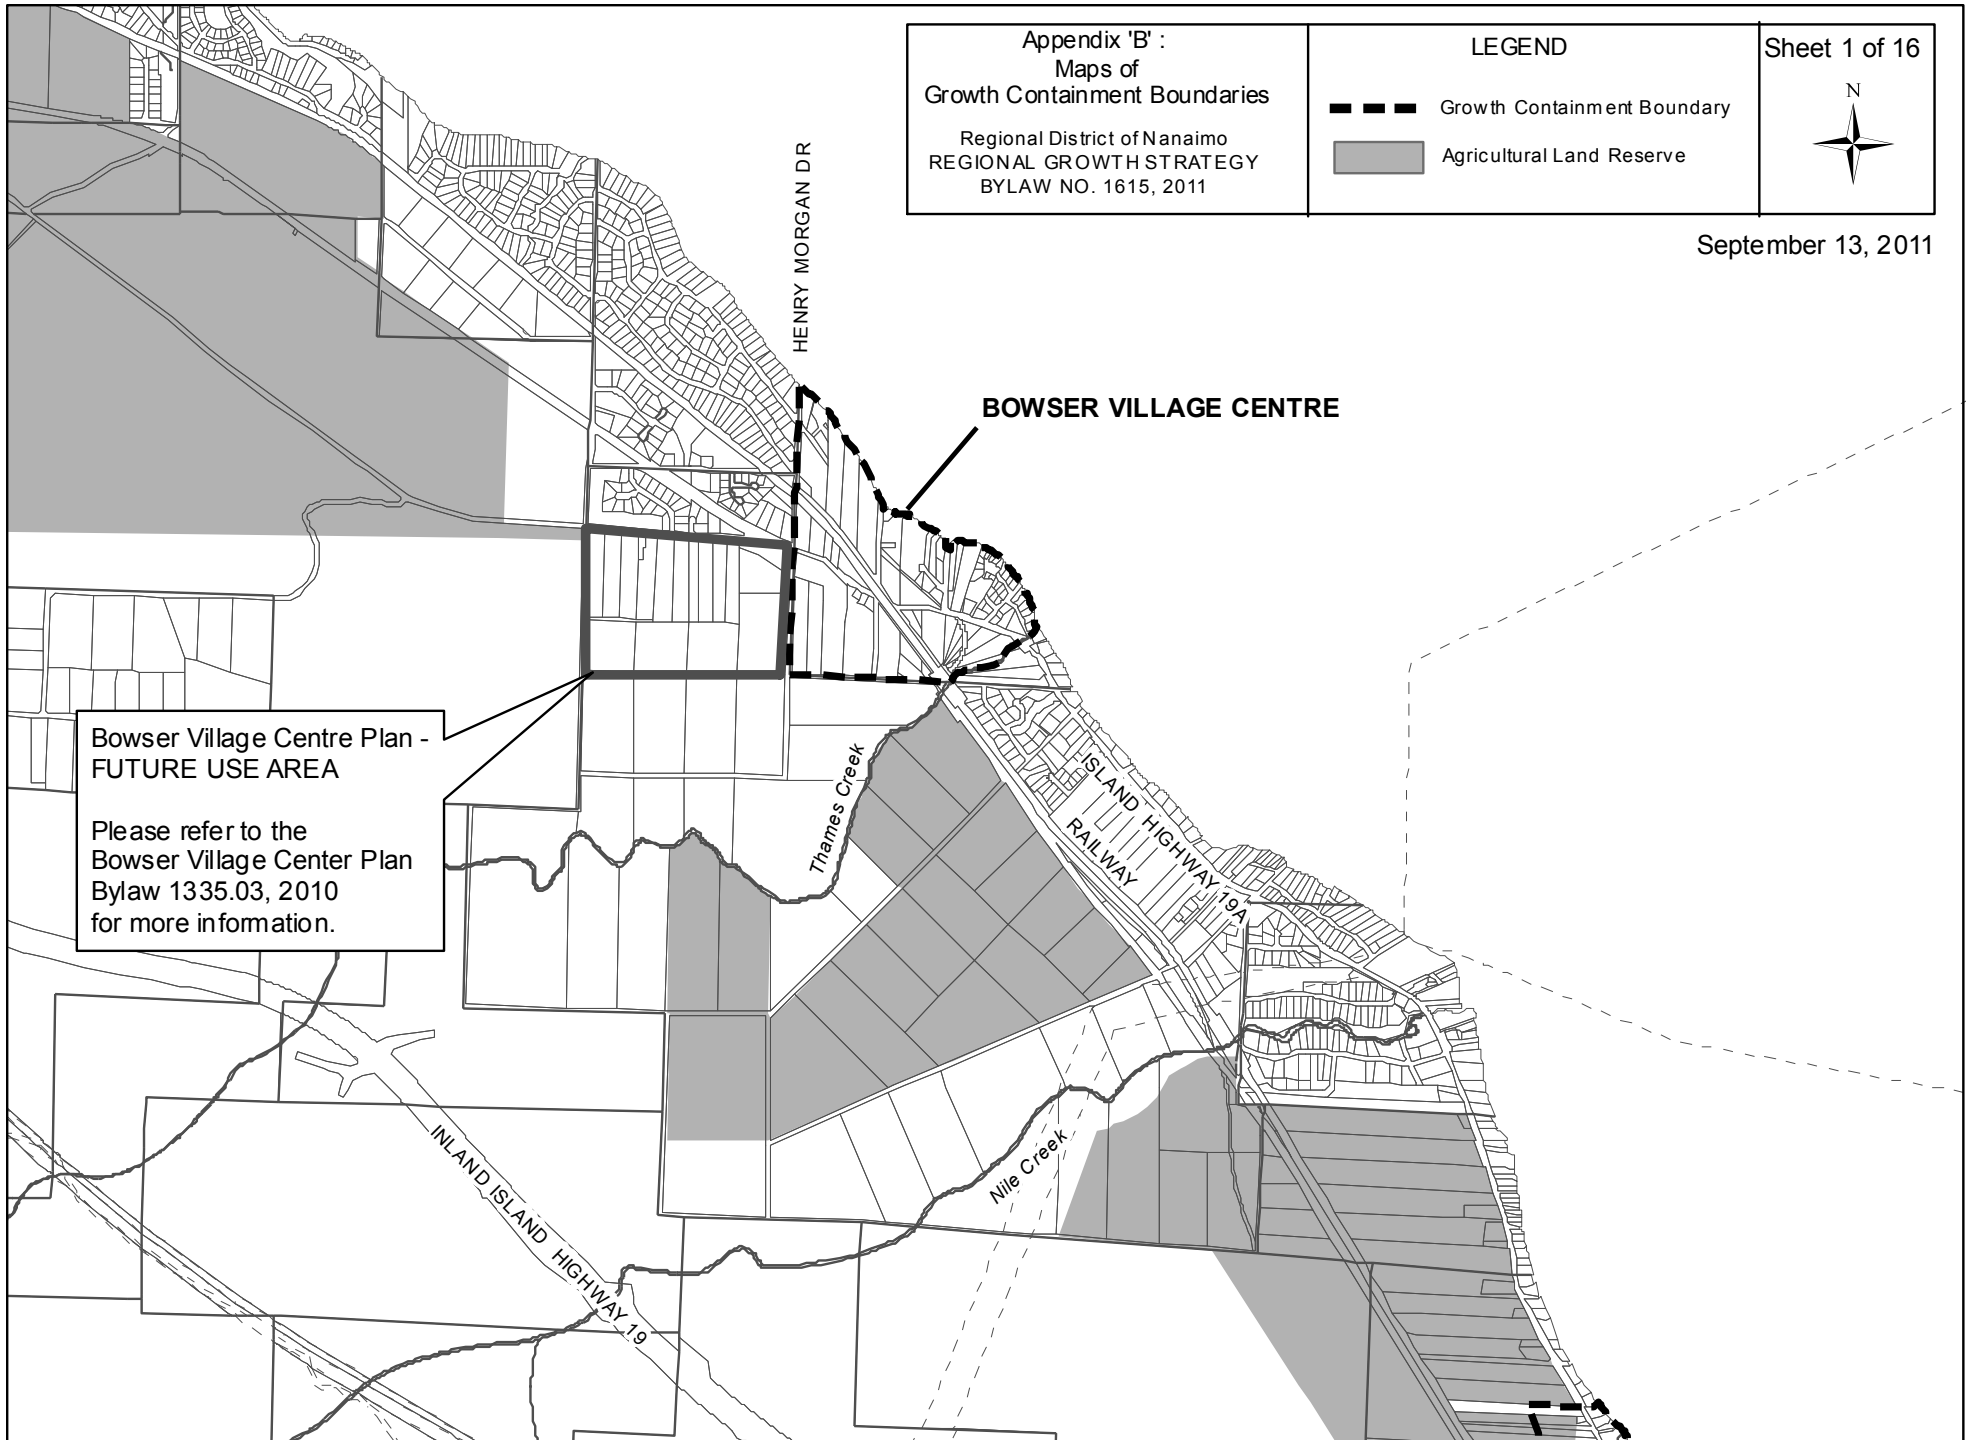

Appendix 'B' :
Maps of
Growth Containment Boundaries

Regional District of Nanaimo
REGIONAL GROWTH STRATEGY
BYLAW NO. 1615, 2011

LEGEND

- Growth Containment Boundary
- Agricultural Land Reserve

Sheet 1 of 16

September 13, 2011

Bowser Village Centre Plan -
FUTURE USE AREA

Please refer to the
Bowser Village Center Plan
Bylaw 1335.03, 2010
for more information.

BOWSER VILLAGE CENTRE