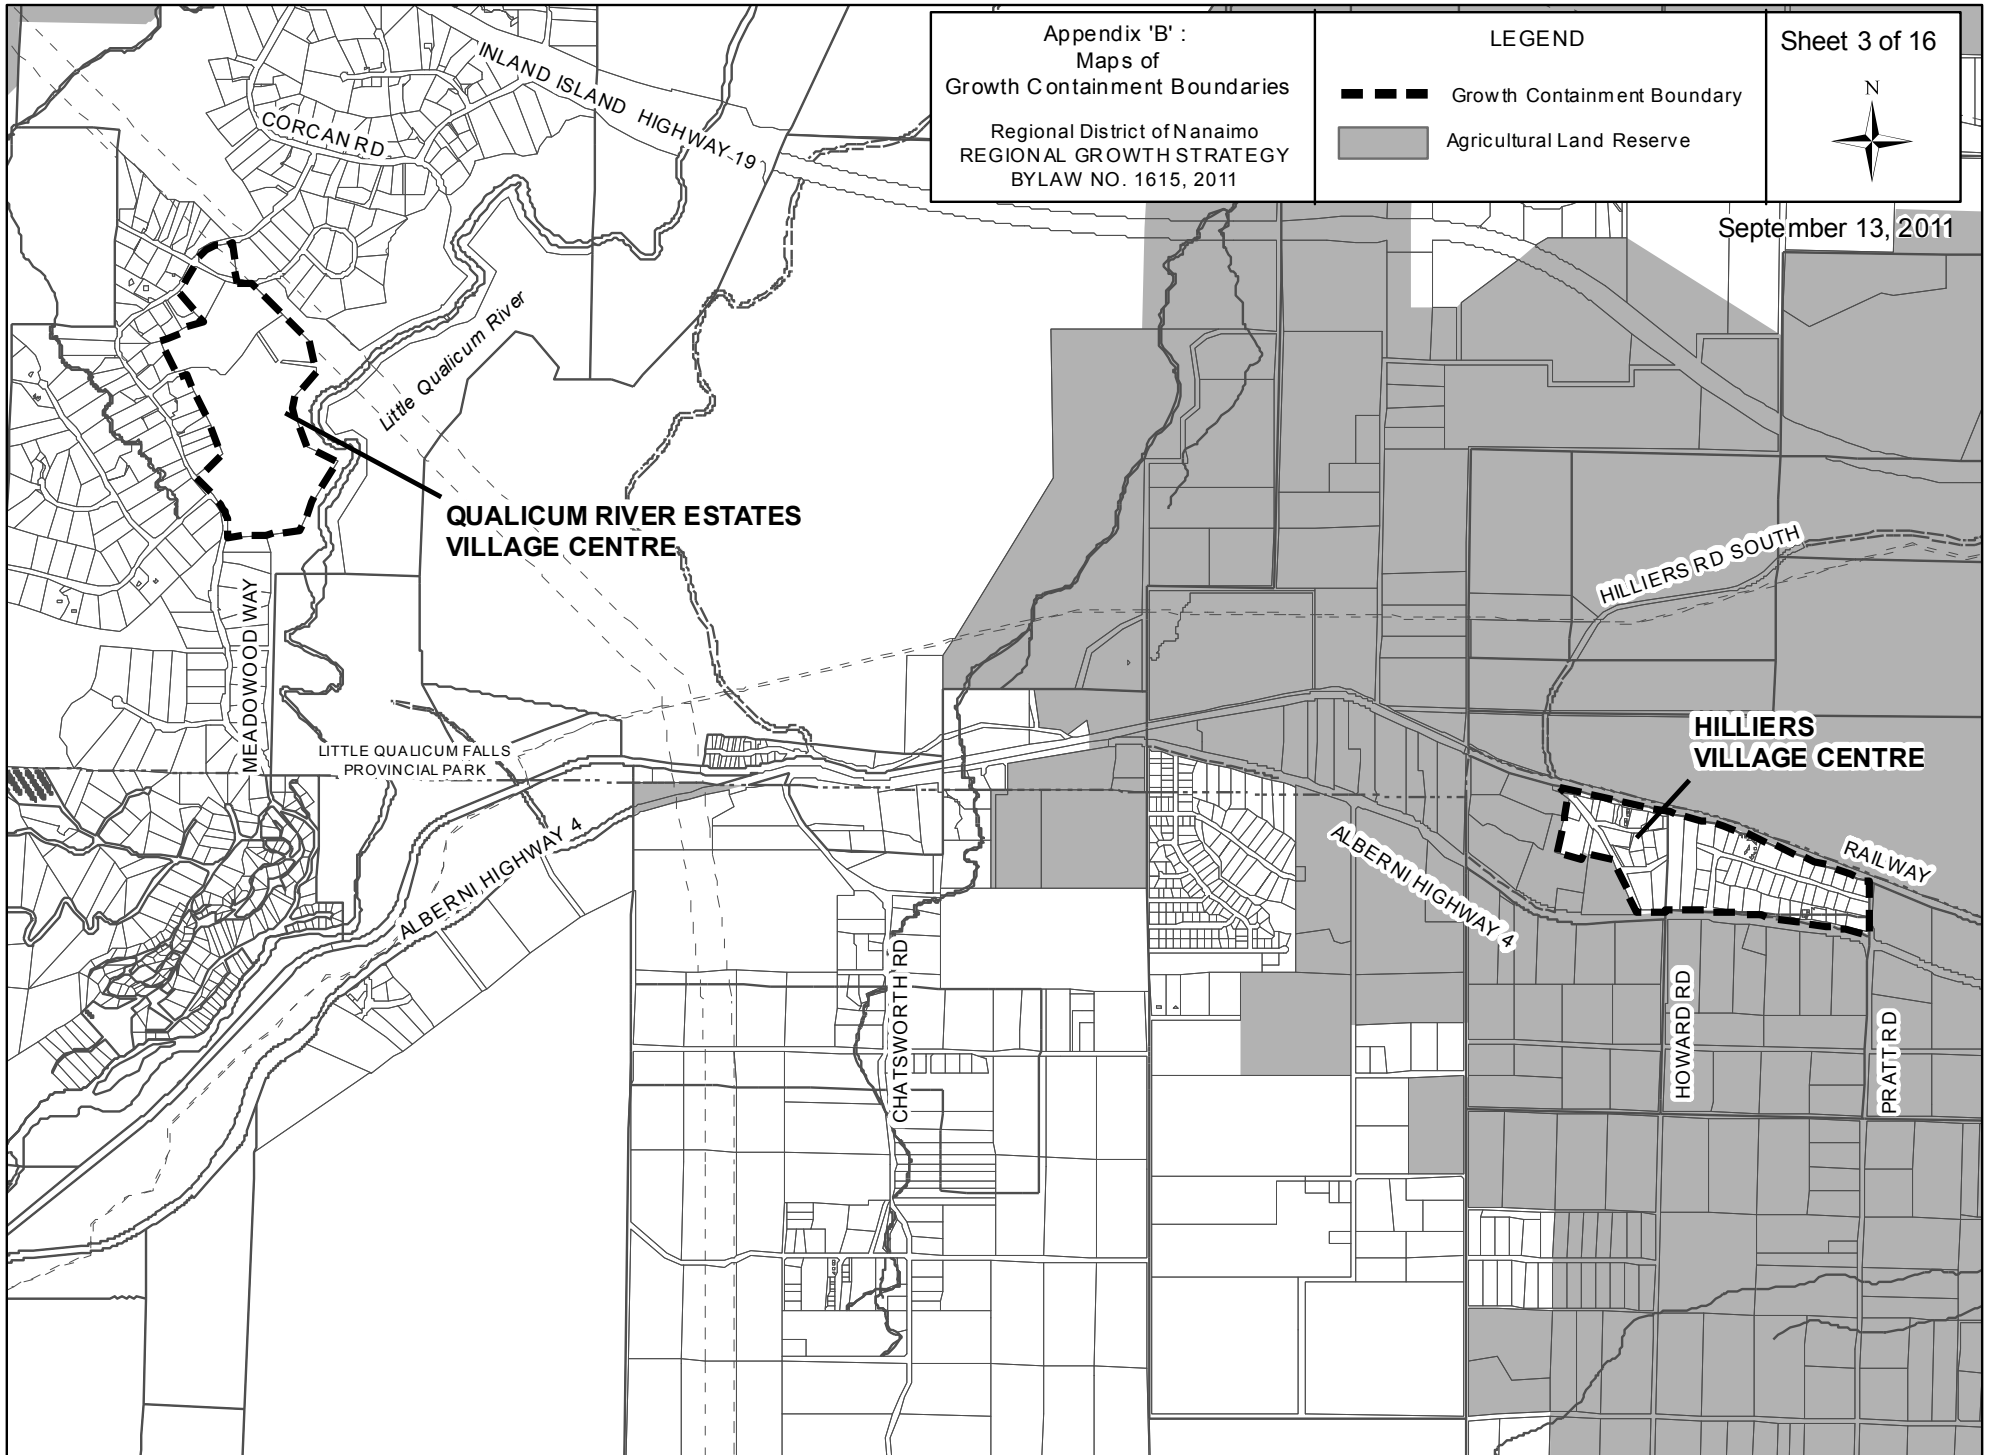

Appendix 'B' :  
Maps of  
Growth Containment Boundaries  
Regional District of Nanaimo  
REGIONAL GROWTH STRATEGY  
BYLAW NO. 1615, 2011

LEGEND

- ■ ■ Growth Containment Boundary
- Agricultural Land Reserve

September 13, 2011

**QUALICUM RIVER ESTATES  
VILLAGE CENTRE**

**HILLIERS  
VILLAGE CENTRE**

MEADOWOOD WAY

LITTLE QUALICUM FALLS  
PROVINCIAL PARK

ALBERNI HIGHWAY 4

CHATSWORTH RD

ALBERNI HIGHWAY 4

HILLIERS RD SOUTH

HOWARD RD

PRATT RD

RAILWAY