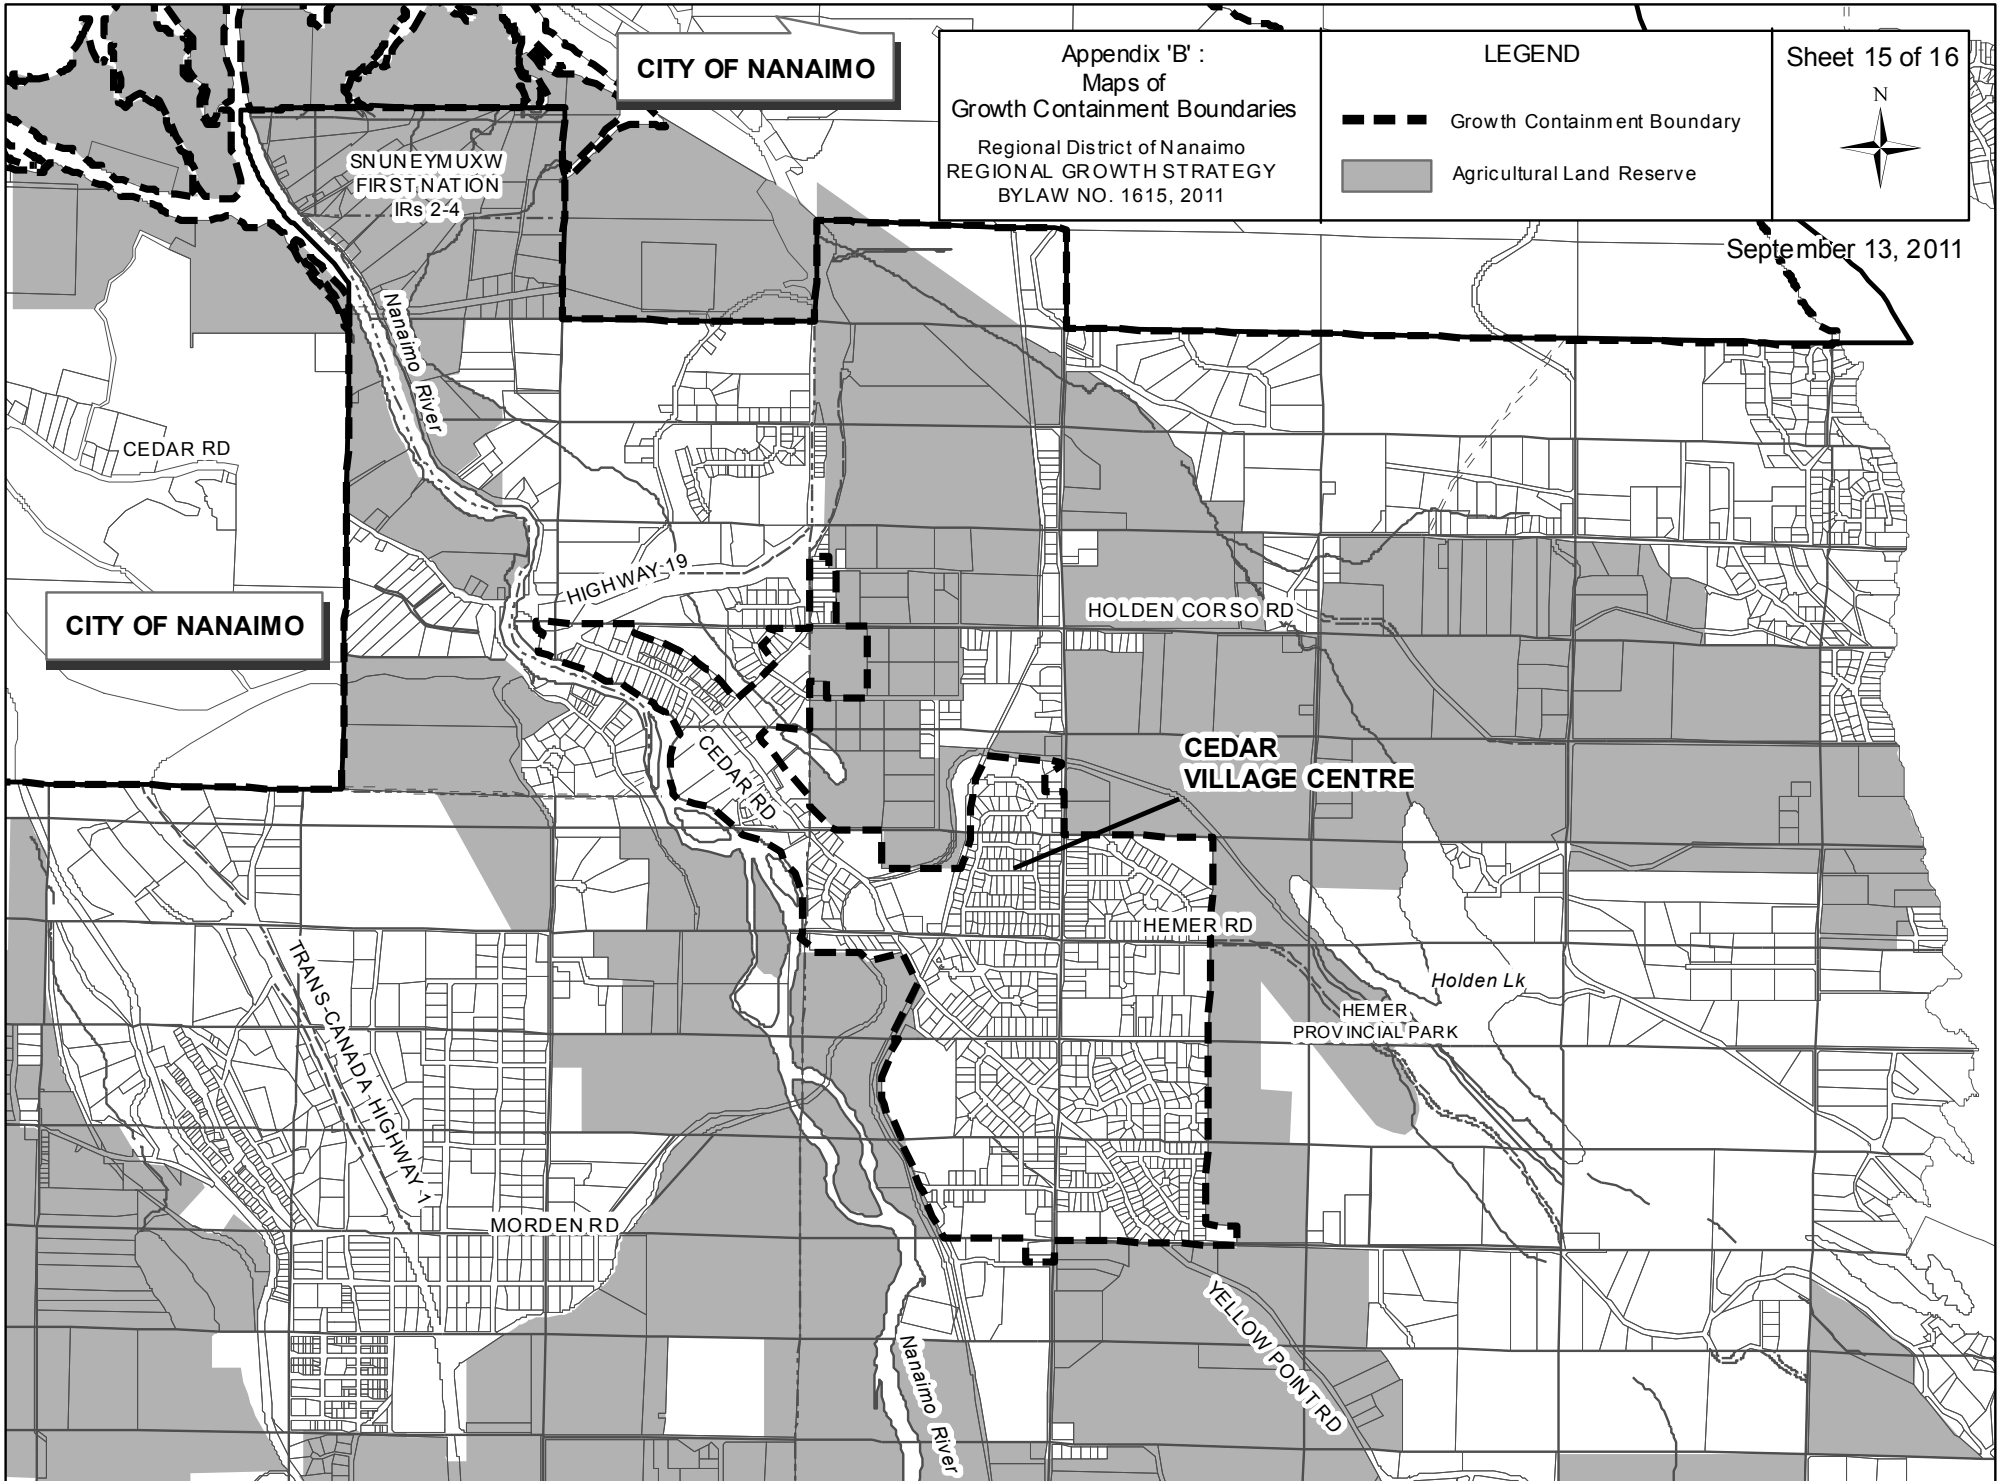

CITY OF NANAIMO

Appendix 'B':
Maps of
Growth Containment Boundaries
Regional District of Nanaimo
REGIONAL GROWTH STRATEGY
BYLAW NO. 1615, 2011

LEGEND

- Growth Containment Boundary
- Agricultural Land Reserve

Sheet 15 of 16

September 13, 2011

SNUNEYMUUXW
FIRST NATION
IRs 2-4

CEDAR RD

CITY OF NANAIMO

HIGHWAY 19

HOLDEN CORSO RD

**CEDAR
VILLAGE CENTRE**

CEDAR RD

HEMER RD

Holden Lk

HEMER
PROVINCIAL PARK

TRANS-CANADA HIGHWAY 1

MORDEN RD

Nanaimo River

YELLOW POINT RD